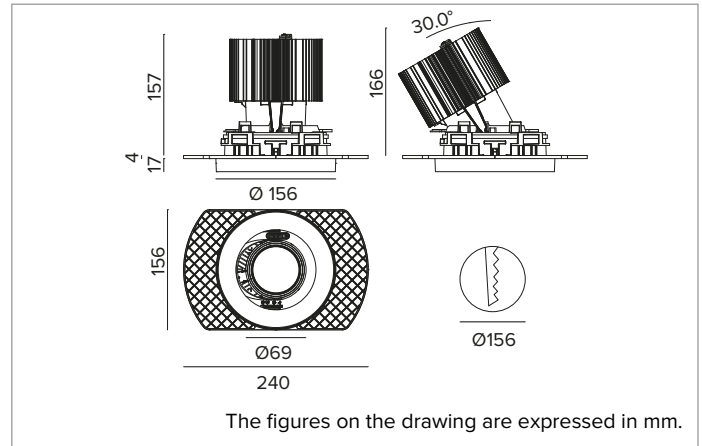

1T8602ELTR | CTEVO ARCHITECTURAL 160

Adjustable recessed LED projector in a trimless version

		3500K	H(m)	D(m)	Emax(lx)	
		Ra90			33°	
		Fixture Power	74W	1	0.60	14930
		Source Flux	7803lm	2	1.20	3732
		Fixture Flux	5660lm	3	1.80	1659
		Efficacy	77lm/W	4	2.40	933
TS1281	Imax=1913cd/klm	Imax	14930cd	5	3.00	597

CCT nominal: 3500K

Lifetime (L80/B10): >50000h tq +25°C

ILLUMINOTECHNICAL CHARACTERISTICS

FL - precision optics with a black silicone cut off ring. Version with a convex faceted highly reflective anodised aluminium reflector and a holographic diffusion filter. UGR<19 (EN 12464-1).

Optic: REFLECTOR

Beam angles: FL (33°)

Optical efficiency: 73%

Fixture flux: 5660lm

Luminous efficacy: 77lm/W

Photobiological safety: Compliant with RG1 low risk group

MECHANICAL CHARACTERISTICS

Die-cast white painted anodised aluminium body and dissipator. White colour cover. The optical unit can be adjusted up to 30° on the vertical plane with a mechanical beam locking system and a graduated scale, and 358° on the horizontal plane. Trimless version with a load-bearing element for installation and finishing in plasterboard.

Colour and finish: Plaster white

Weight: 1.55Kg

Version: TRIMLESS HO

Degree of protection: IP20 for recessed part

Degree of protection: IP40 for exposed part

ELECTRICAL CHARACTERISTICS

Integrated electronic ON-OFF driver.