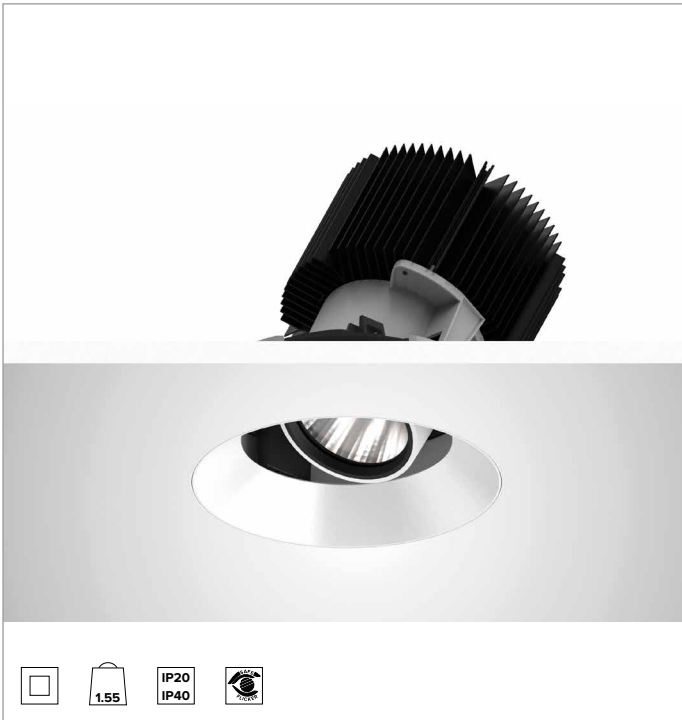

1T8602ELTR | CTEVO ARCHITECTURAL 160

Adjustable recessed LED projector in a trimless version

		3500K	H(m)	D(m)	Emax(lx)	
		Ra90			33°	
		Fixture Power	74W	1	0.60	14930
		Source Flux	7803lm	2	1.20	3732
		Fixture Flux	5660lm	3	1.80	1659
		Efficacy	77lm/W	4	2.40	933
TS1281	Imax=1913cd/klm	Imax	14930cd	5	3.00	597

CCT nominal: 3500K

Lifetime (L80/B10): >50000h tq +25°C

ILLUMINOTECHNICAL CHARACTERISTICS

FL - precision optics with a black silicone cut off ring. Version with a convex faceted highly reflective anodised aluminium reflector and a holographic diffusion filter. UGR<19 (EN 12464-1).

Optic: REFLECTOR

Beam angles: FL (33°)

Optical efficiency: 73%

Fixture flux: 5660lm

Luminous efficacy: 77lm/W

Photobiological safety: Compliant with RG1 low risk group

MECHANICAL CHARACTERISTICS

Die-cast white painted anodised aluminium body and dissipator. White colour cover. The optical unit can be adjusted up to 30° on the vertical plane with a mechanical beam locking system and a graduated scale, and 358° on the horizontal plane. Trimless version with a load-bearing element for installation and finishing in plasterboard.

Colour and finish: Plaster white

Weight: 1.55Kg

Version: TRIMLESS HO

Degree of protection: IP20 for recessed part

Degree of protection: IP40 for exposed part

ELECTRICAL CHARACTERISTICS

Integrated electronic ON-OFF driver.